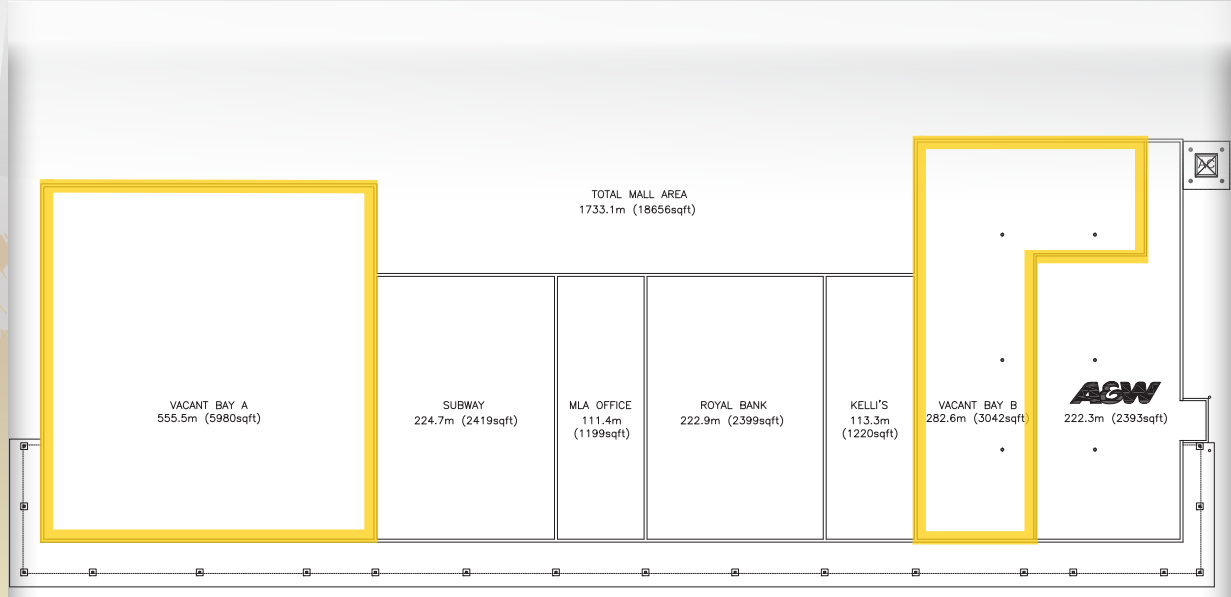

FOR LEASE

in Assiniboia, SK

Commercial Sales & Leasing:

Linely Schaefer   **Colin McKay, BBA**
306 535 8331   306 519 1169
lschaefer@scre.ca   cmckay@scre.ca

scre.ca

SCRE has prepared this information for advertising purposes and makes no representations or warranties as to the accuracy of the information presented.